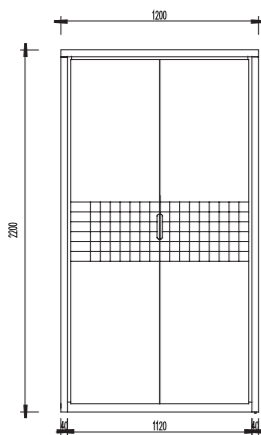

WARDROBE

Plywood, stained ash veneer, stainless steel rail