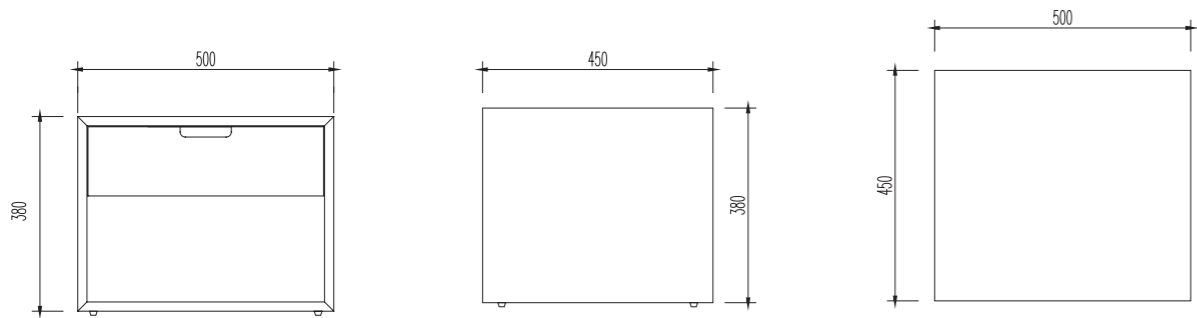

### LUGGAGE RACK

Plywood, stained ash veneer, white gloss spray paint, aluminium

**SIDE TABLE**

Plywood, stained ash veneer, white gloss spray paint