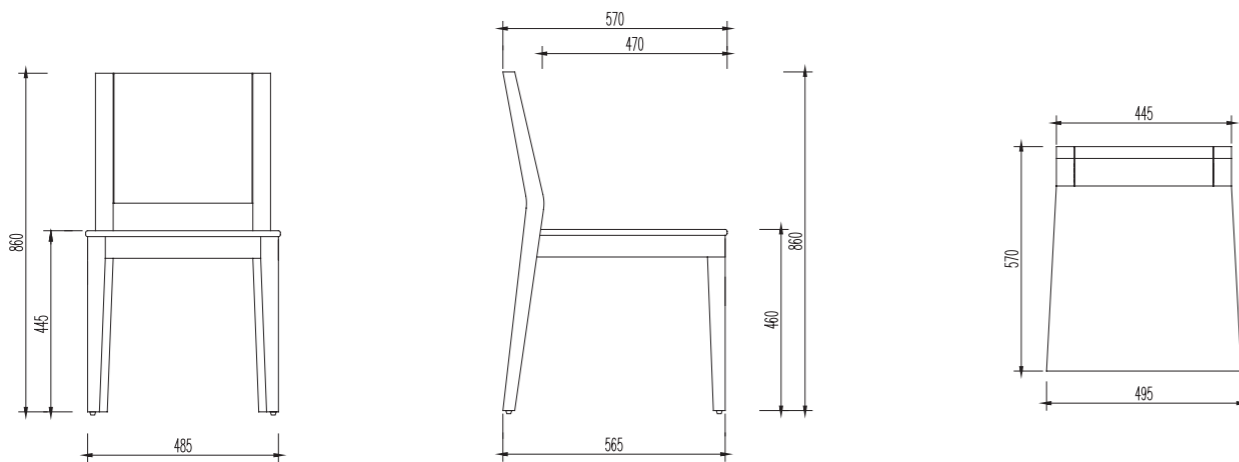

Stained solid ash wood