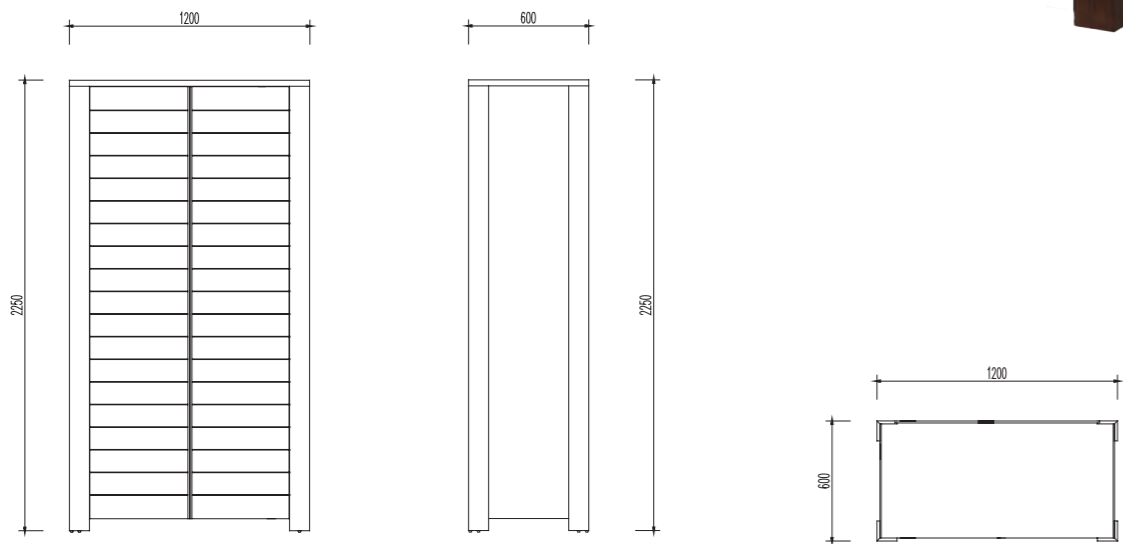

WARDROBE

Plywood, stained ash veneer, stainless steel rail