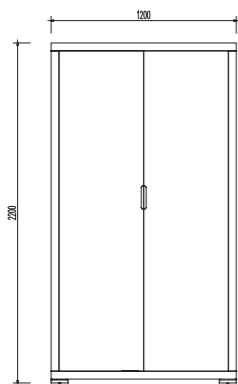

WARDROBE

Plywood, stained ash veneer, stainless steel rail

**SPACE
SAVING**

SIDE TABLE

Plywood, stained ash veneer

COFFEE TABLE

Plywood, stained ash veneer