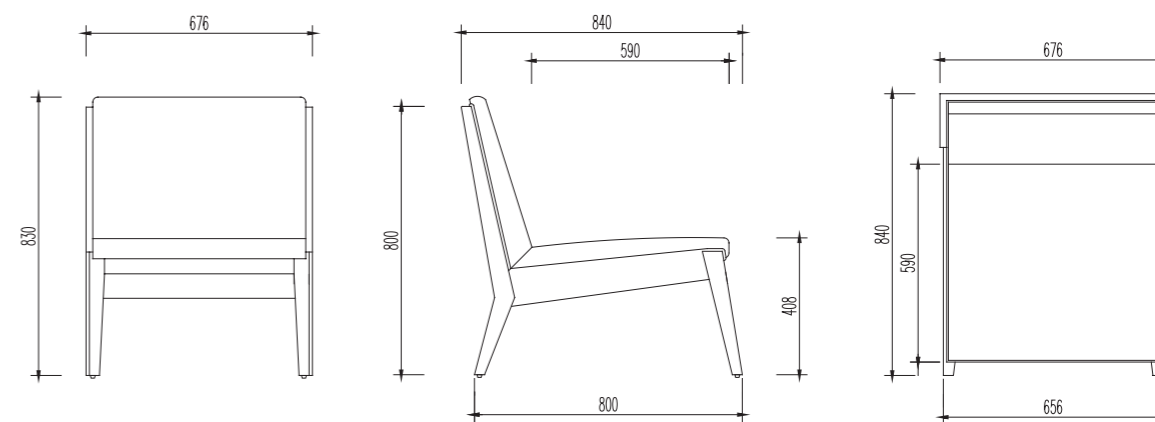

LEISURE CHAIR

Stained solid ash wood, upholstered seat