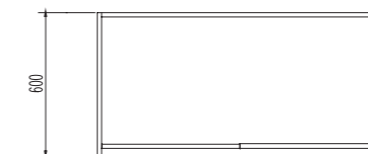

EFFORTLESS
STORAGE