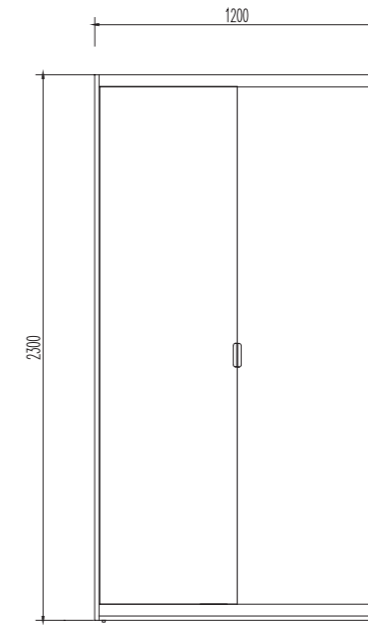

EFFORTLESS
STORAGE