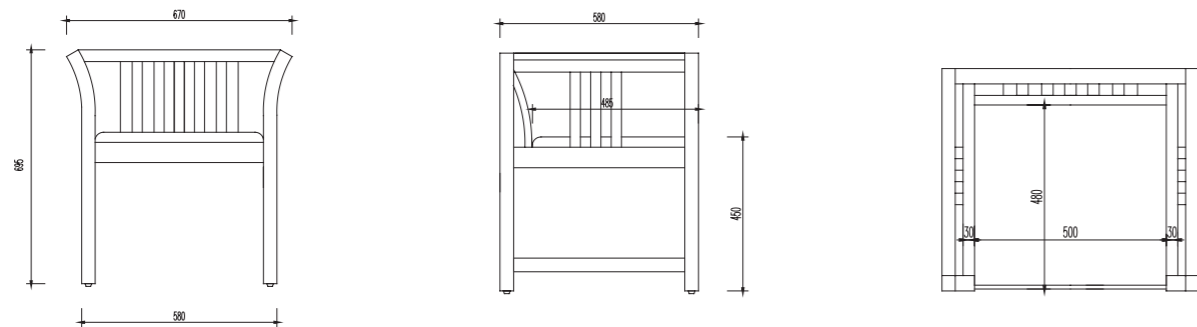

WRITING CHAIR

Stained solid ash, upholstered seat