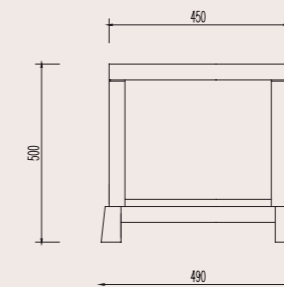

CORNER TABLE

Stained solid ash wood, plywood, stained ash veneer