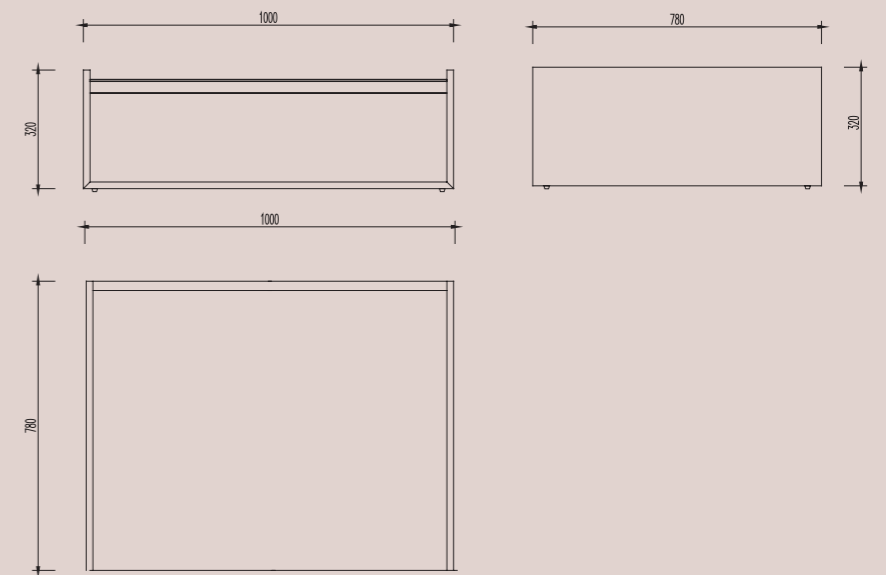

CLEAN EDGES

COFFEE TABLE

Plywood, stained ash veneer, white gloss spray paint, tempered glass top