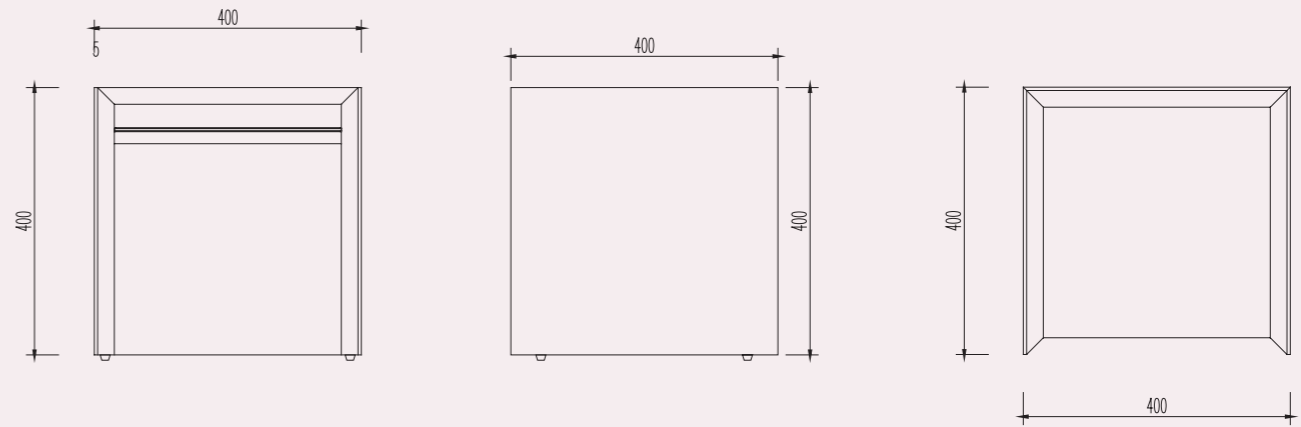

SIDE TABLE

Plywood, stained ash veneer, tempered glass top