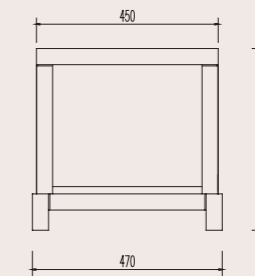

CORNER TABLE

Stained solid ash wood, plywood, stained ash veneer